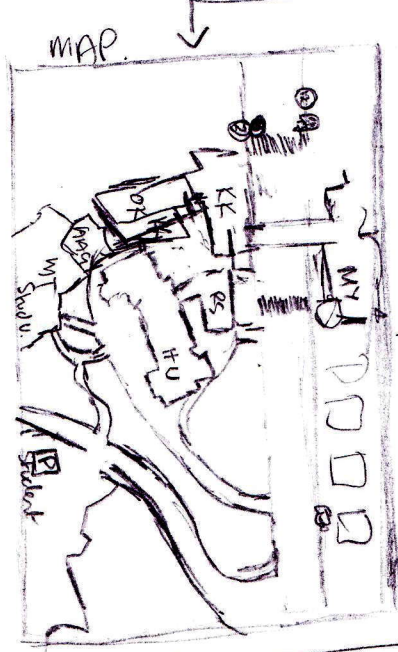

MENU
 map
 student
 faculty
~~settings~~
 settings
 do find: rec centre
 library

MENU
 directions
~~find search/find~~
 back
 maybe
 student
 faculty
 visitor
 settings
 rec centre
 library

Rooms within buildings contain a building code key and a room number
 Public room num
 [] []
 need up to 4 spaces for building code
 take into account different numbering systems
 rooms w/o codes but long names instead

select destination.

Start current location
End MY220, MURPHY

BUILDING LEVEL ROOM DONE
ROOMING LEVEL ROOM

MC	0	18
MT	1	19
MY	2	20
OK	3	21
PF	4	23
RS	5	25

mode of transport

Start current location
End MY220, MURPHY

possible routes on foot mode.

Start current location
and MY220, MURPHY

Start current location
and MY220, MURPHY
approx time to destn 3 mins
distance 500 metres.

11.2