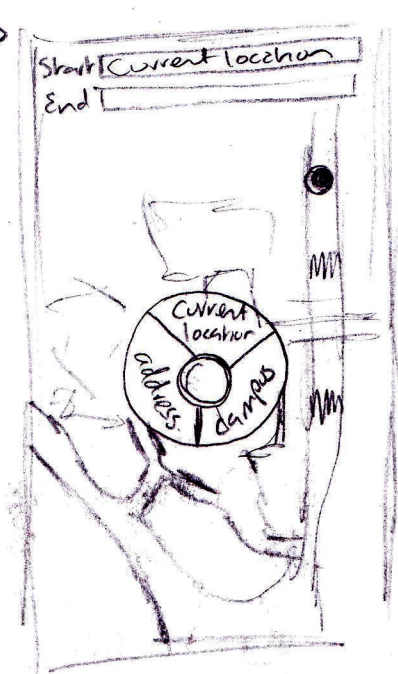

MENU
 map
 student
 faculty
~~settings~~
 settings
 do find: rec centre
 library

MENU
 directions
~~find search/find~~
 back
 maybe
 student
 faculty
 visitor
 settings
 rec centre
 library

Rooms within buildings contain a building code key and a room number
 Public room num
 [] []
 need up to 4 spaces for building code
 take into account different numbering systems
 rooms w/o codes but long names instead

select destination.

Start current location
End MY220, MURPHY

BUILDING LEVEL ROOM DONE
ROOMING LEVEL ROOM

MC	0	18
MT	1	19
MY	2	20
OK	3	21
PF	4	23
RS	5	25

mode of transport

Start current location
End MY220, MURPHY

possible routes on foot mode.

Start current location
and MY220, MURPHY

Start current location
and MY220, MURPHY
approx time to destn 3 mins
distance 500 metres.

11.2